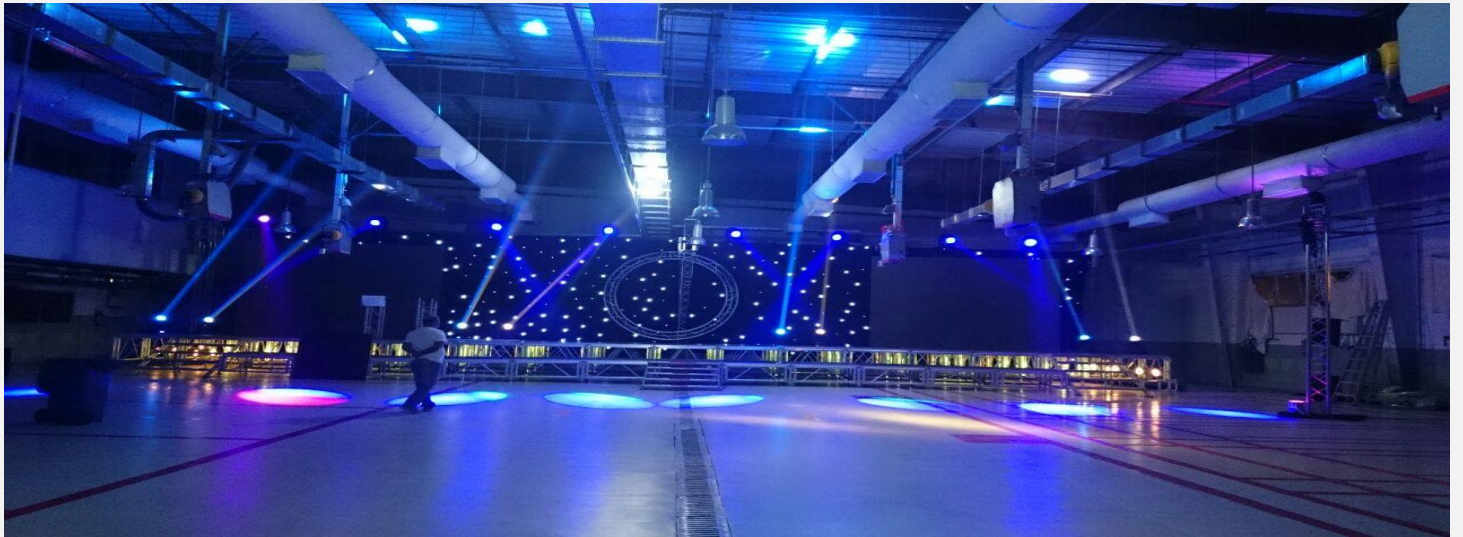

Our events experiences