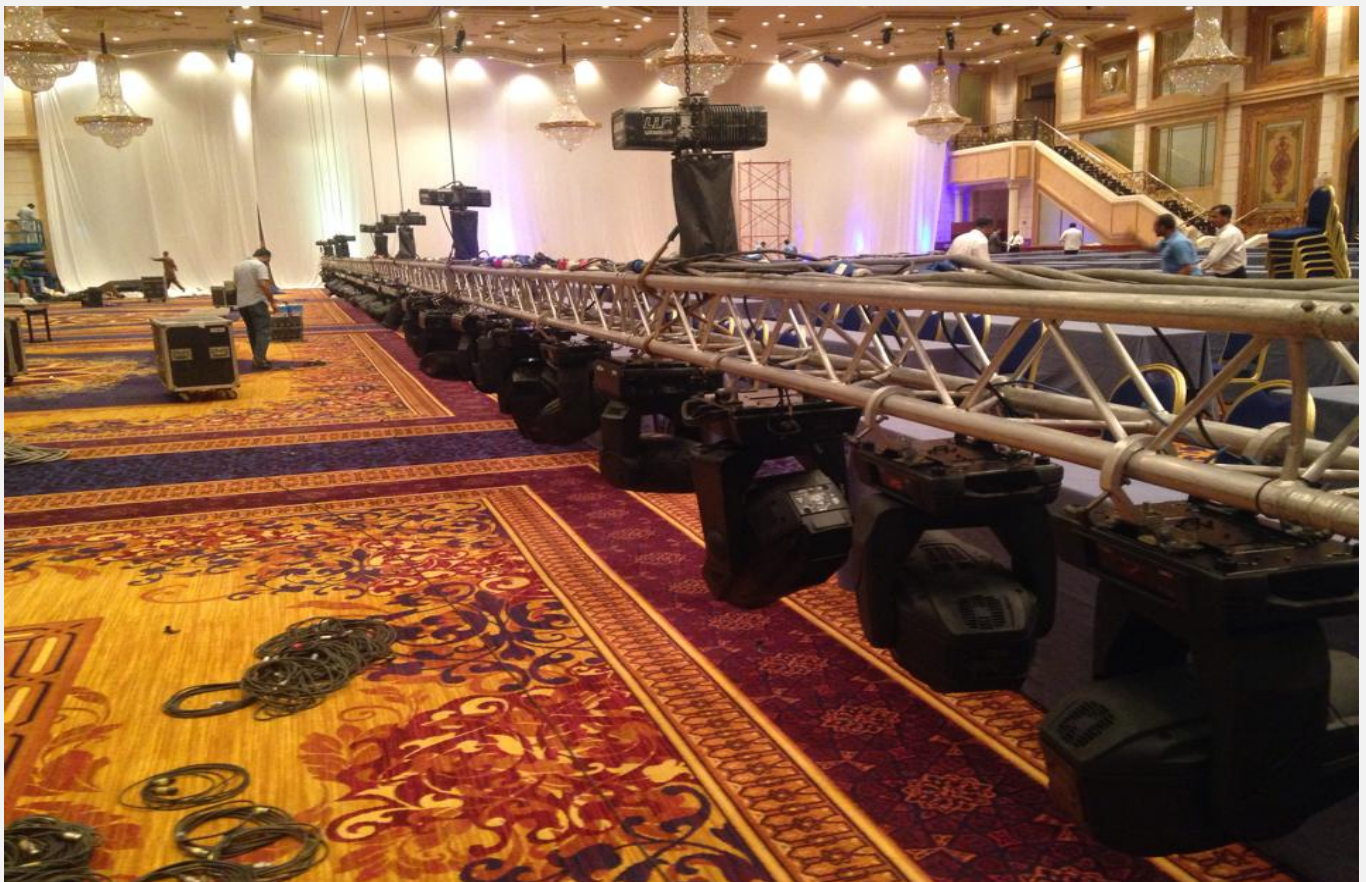

Our events experiences