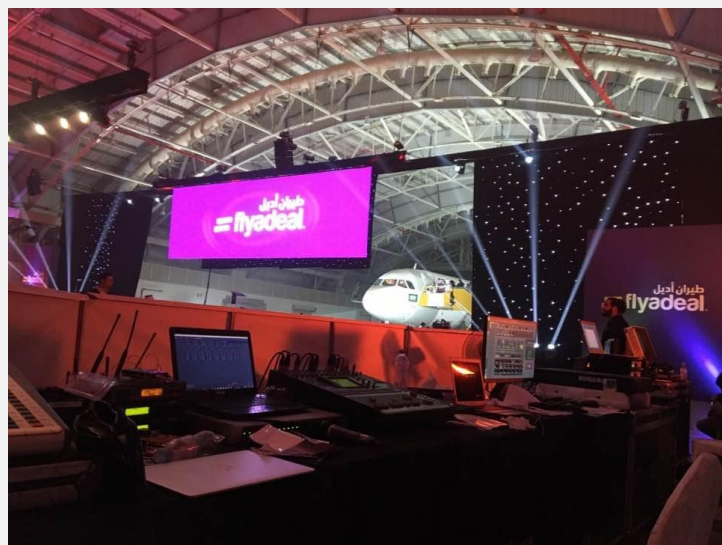

Our events experiences