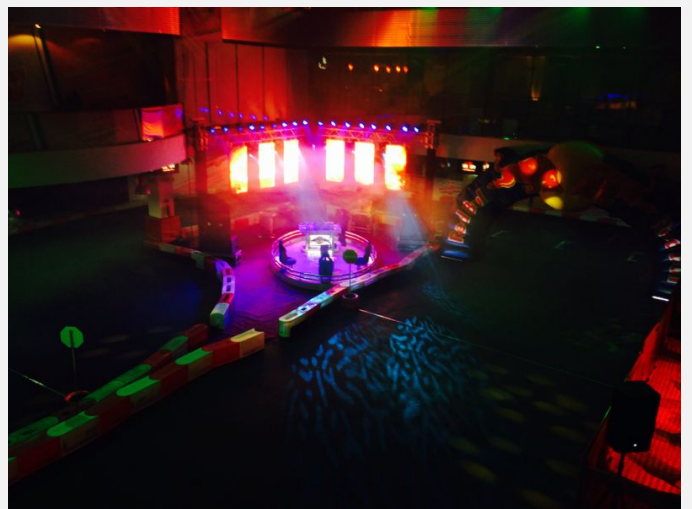

Our events experiences